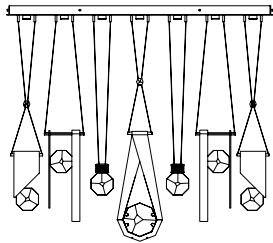

HOW TO ORDER ARIA

FOR SINGLE CHARM PENDANTS AND SCONCES

Select MODEL NO. and add FINISH OPTION from below.

*Removable crystal bolo included

**Sconce inlays can be rotated.

FOR MULTI-CHARM PENDANTS

Find your perfect configuration: choose from our preconfigured options on our website or build your own custom setup using our MODEL NO. builder below.
Select MODEL NO. and add FINISH OPTION and CHARM OPTIONS from below.

7 CHARM PENDANT
MODEL NO.
100007-__

Finish _____
Charm # _____
Charm # _____
Charm # _____
Charm # _____
Charm # _____
Charm # _____