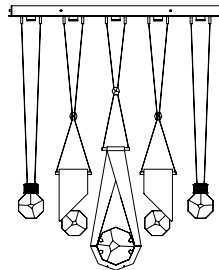

5 CHARM PENDANT
MODEL NO.
100006-__

Finish _____
Charm # _____
Charm # _____
Charm # _____
Charm # _____
Charm # _____

Finish _____
Charm # _____
Charm # _____
Charm # _____

EXAMPLE MODEL NO.
IN BRUSHED GOLD:

100007-5-1342431

100006-5-41214

100005-5-333

FINISH OPTIONS